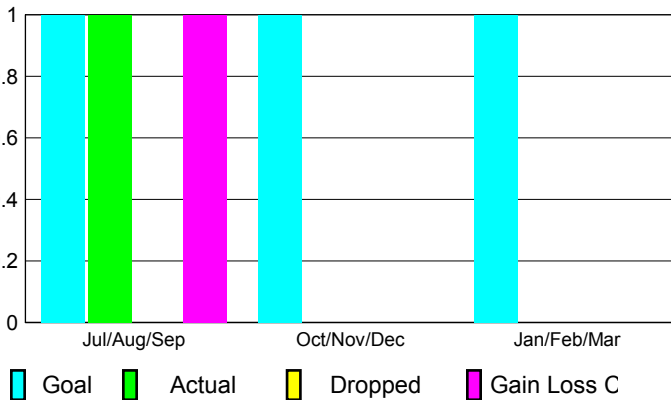

2012-2013 GMT Reports for District (or Undistricted) **District O 1**

GMT: Mr. Pedro Mario Marrello

Location: ARGENTINA

GMT CA: 3

CLUBS

Club Results
2012-2013

Clubs
2011-2012

Month	New Club Goal	Actual New Clubs	Actual Dropped Clubs	Gain/Loss of Clubs	Gain/Loss of Clubs
Jul/Aug/Sep	1	1	0	1	0
Oct/Nov/Dec	1	0	0	0	1
Jan/Feb/Mar	1				1
Totals	3	1	0	1	2

Club Results 2012-2013

Goal, New, Dropped, Gain/Loss

Comparison of Club Gain/Loss

Current Year Compared to the Previous Year

YTD Status Quo Clubs 2012-2013

Status Quo Clubs Compared to Status Quo Members

MEMBERSHIP