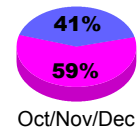

Membership Results
2012-2013

Membership
2011-2012

Month	Net Memb Goal	Actual New Memb	Actual Dropped Memb	Gain/Loss of Memb	Gain/Loss of Memb
Jul/Aug/Sep	35	46	-37	9	-7
Oct/Nov/Dec	35	27	-35	-8	-16
Jan/Feb/Mar	35				29
Totals	105	73	-72	1	6

Membership Results 2012-2013

Goal, New, Dropped, Gain/Loss

Comparison of Membership Gain/Loss

Current Year Compared to the Previous Year

Gender Comparison 2012-2013

Jan/Feb/Mar

Male

Female