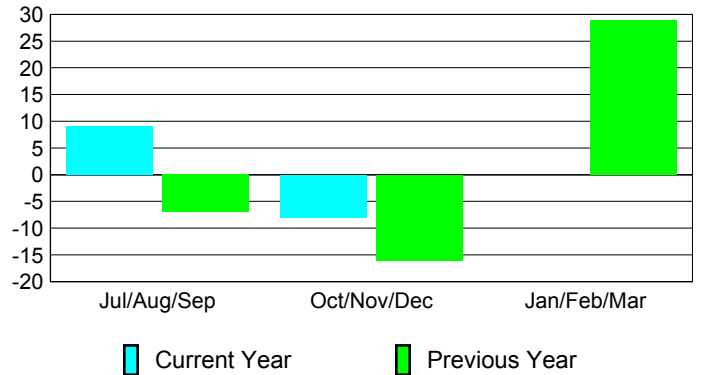

Membership Results
2012-2013

Membership
2011-2012

Month	Net Memb Goal	Actual New Memb	Actual Dropped Memb	Gain/Loss of Memb	Gain/Loss of Memb
Jul/Aug/Sep	35	46	-37	9	-7
Oct/Nov/Dec	35	27	-35	-8	-16
Jan/Feb/Mar	35				29
Totals	105	73	-72	1	6

Membership Results 2012-2013

Goal, New, Dropped, Gain/Loss

Comparison of Membership Gain/Loss

Current Year Compared to the Previous Year

Gender Comparison 2012-2013

Jan/Feb/Mar

Male

Female