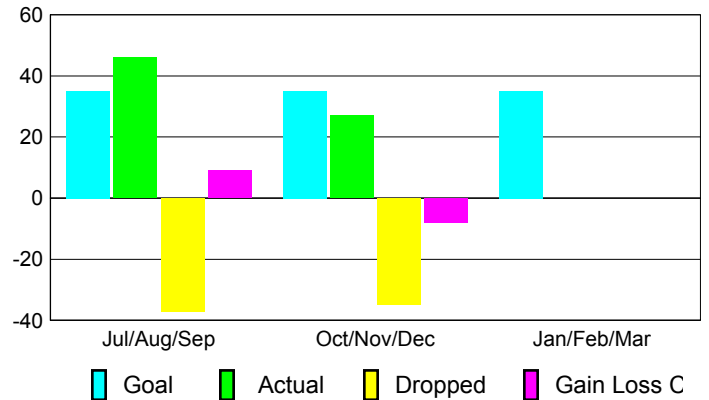

Membership Results 2012-2013

Goal, New, Dropped, Gain/Loss

Comparison of Membership Gain/Loss

Current Year Compared to the Previous Year