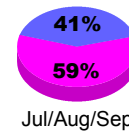

Membership Results
2012-2013

Membership
2011-2012

Month	Net Memb Goal	Actual New Memb	Actual Dropped Memb	Gain/Loss of Memb	Gain/Loss of Memb
Jul/Aug/Sep	35	46	-37	9	-7
Oct/Nov/Dec	35	27	-35	-8	-16
Jan/Feb/Mar	35				29
Totals	105	73	-72	1	6

Membership Results 2012-2013

Goal, New, Dropped, Gain/Loss

Comparison of Membership Gain/Loss

Current Year Compared to the Previous Year

Gender Comparison 2012-2013

Jan/Feb/Mar

Male

Female